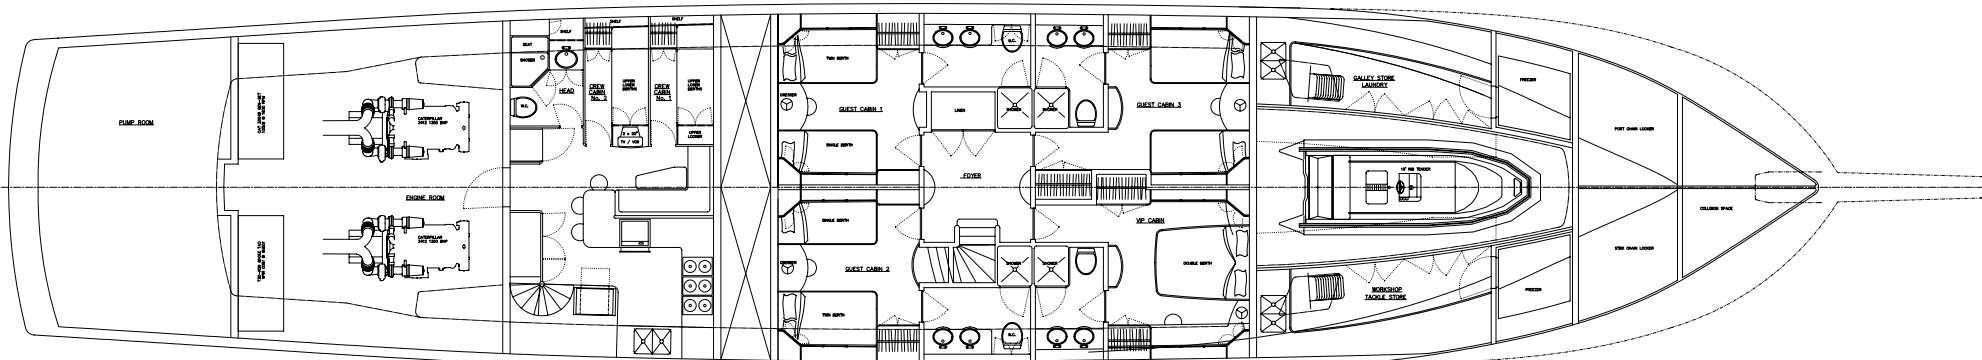

### 125' SPORT FISHERMAN

| DIMENSIONAL DATA:               |              |
|---------------------------------|--------------|
| LENGTH OVER ALL.....            | 137' (41.7m) |
| BEAM MAX.....                   | 25' (7.6m)   |
| LENGTH WATER LINE (AT DWL)..... | 114' (34.7m) |
| LENGTH ON DECK.....             | 121' (36.9m) |
| HEIGHT (ABOVE DWL).....         | 36' (11.0m)  |
| DRAFT (DWL).....                | 6' (1.8m)    |

OUTBOARD PROFILE

FLYING BRIDGE DECK

DIMENSIONAL DATA:

|                                 |              |
|---------------------------------|--------------|
| LENGTH OVER ALL.....            | 137' (41.7m) |
| BEAM MAX.....                   | 25' (7.6m)   |
| LENGTH WATER LINE (AT DWL)..... | 114' (34.7m) |
| LENGTH ON DECK.....             | 121' (36.9m) |
| HEIGHT (ABOVE DWL).....         | 36' (11.0m)  |
| DRAFT (DWL).....                | 6' (1.8m)    |

UPPER DECK

125' SPORT FISHERMAN

MAIN DECK

DIMENSIONAL DATA:

|                            |              |
|----------------------------|--------------|
| LENGTH OVER ALL            | 137' (41.7m) |
| BEAM MAX.                  | 25' (7.6m)   |
| LENGTH WATER LINE (AT DWL) | 114' (34.7m) |
| LENGTH ON DECK             | 121' (36.9m) |
| HEIGHT (ABOVE DWL)         | 36' (11.0m)  |
| DRAFT (DWL)                | 6' (1.8m)    |

LOWER DECK

brilliant boats  
www.brilliantboats.com

125' SPORT FISHERMAN