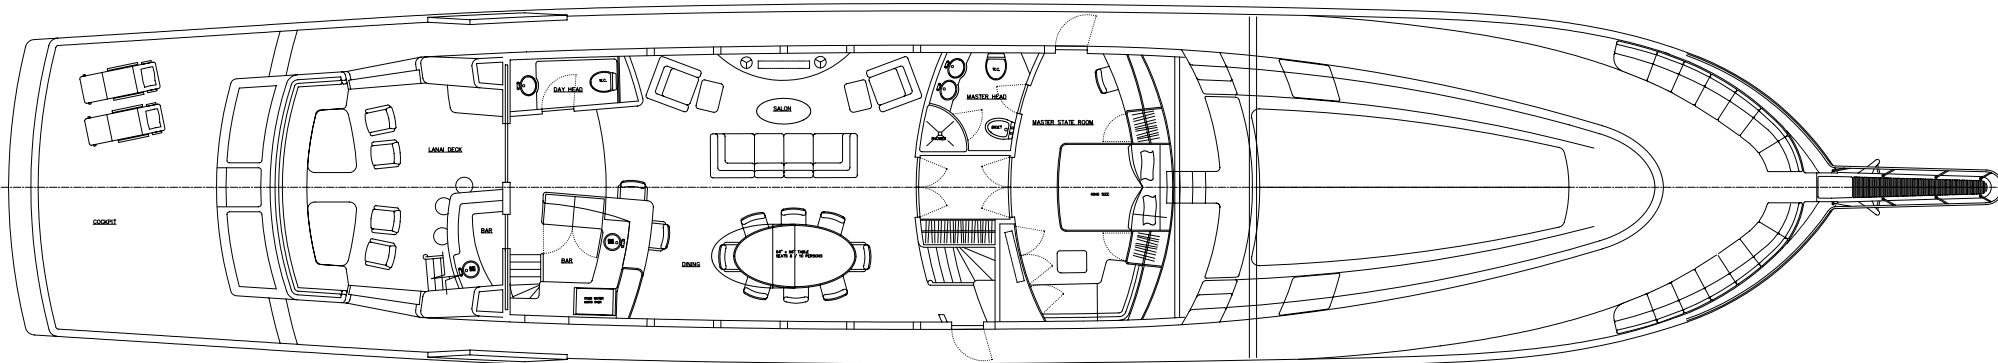

### 125' SPORT FISHERMAN

| DIMENSIONAL DATA:               |              |
|---------------------------------|--------------|
| LENGTH OVER ALL.....            | 137' (41.7m) |
| BEAM MAX.....                   | 25' (7.6m)   |
| LENGTH WATER LINE (AT DWL)..... | 114' (34.7m) |
| LENGTH ON DECK.....             | 121' (36.9m) |
| HEIGHT (ABOVE DWL).....         | 36' (11.0m)  |
| DRAFT (DWL).....                | 6' (1.8m)    |

OUTBOARD PROFILE

FLYING BRIDGE DECK

DIMENSIONAL DATA:

|                                 |              |
|---------------------------------|--------------|
| LENGTH OVER ALL.....            | 137' (41.7m) |
| BEAM MAX.....                   | 25' (7.6m)   |
| LENGTH WATER LINE (AT DWL)..... | 114' (34.7m) |
| LENGTH ON DECK.....             | 121' (36.9m) |
| HEIGHT (ABOVE DWL).....         | 36' (11.0m)  |
| DRAFT (DWL).....                | 6' (1.8m)    |

UPPER DECK

125' SPORT FISHERMAN

MAIN DECK

DIMENSIONAL DATA:

|                            |              |
|----------------------------|--------------|
| LENGTH OVER ALL            | 137' (41.7m) |
| BEAM MAX.                  | 25' (7.6m)   |
| LENGTH WATER LINE (AT DWL) | 114' (34.7m) |
| LENGTH ON DECK             | 121' (36.9m) |
| HEIGHT (ABOVE DWL)         | 36' (11.0m)  |
| DRAFT (DWL)                | 6' (1.8m)    |