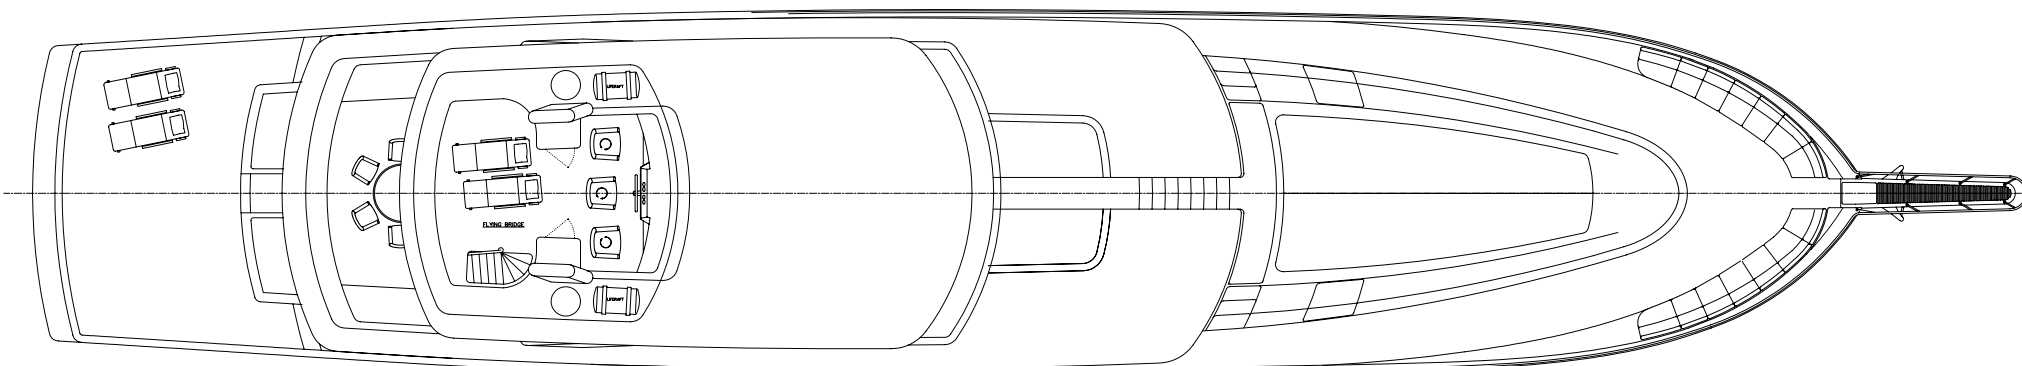

### 125' SPORT FISHERMAN

| DIMENSIONAL DATA:               |              |
|---------------------------------|--------------|
| LENGTH OVER ALL.....            | 137' (41.7m) |
| BEAM MAX.....                   | 25' (7.6m)   |
| LENGTH WATER LINE (AT DWL)..... | 114' (34.7m) |
| LENGTH ON DECK.....             | 121' (36.9m) |
| HEIGHT (ABOVE DWL).....         | 36' (11.0m)  |
| DRAFT (DWL).....                | 6' (1.8m)    |

OUTBOARD PROFILE

FLYING BRIDGE DECK

DIMENSIONAL DATA:

|                                 |              |
|---------------------------------|--------------|
| LENGTH OVER ALL.....            | 137' (41.7m) |
| BEAM MAX.....                   | 25' (7.6m)   |
| LENGTH WATER LINE (AT DWL)..... | 114' (34.7m) |
| LENGTH ON DECK.....             | 121' (36.9m) |
| HEIGHT (ABOVE DWL).....         | 36' (11.0m)  |
| DRAFT (DWL).....                | 6' (1.8m)    |

UPPER DECK

125' SPORT FISHERMAN

MAIN DECK

DIMENSIONAL DATA:

|                            |              |
|----------------------------|--------------|
| LENGTH OVER ALL            | 137' (41.7m) |
| BEAM MAX.                  | 25' (7.6m)   |
| LENGTH WATER LINE (AT DWL) | 114' (34.7m) |
| LENGTH ON DECK             | 121' (36.9m) |
| HEIGHT (ABOVE DWL)         | 36' (11.0m)  |
| DRAFT (DWL)                | 6' (1.8m)    |