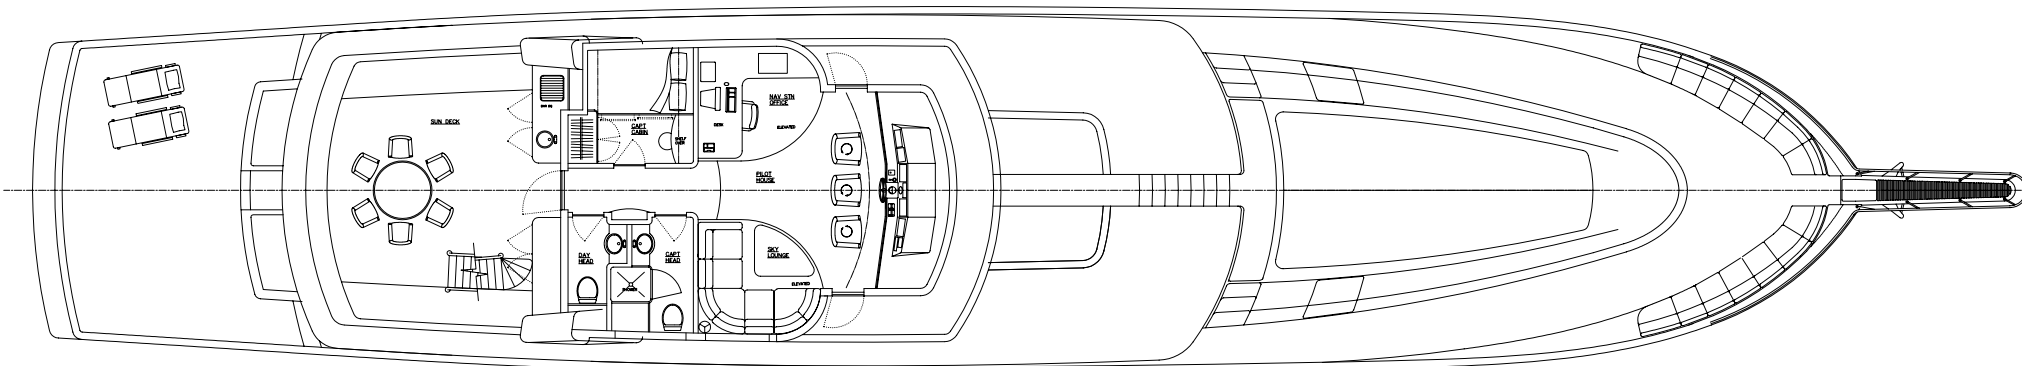

### 125' SPORT FISHERMAN

| DIMENSIONAL DATA:               |              |
|---------------------------------|--------------|
| LENGTH OVER ALL.....            | 137' (41.7m) |
| BEAM MAX.....                   | 25' (7.6m)   |
| LENGTH WATER LINE (AT DWL)..... | 114' (34.7m) |
| LENGTH ON DECK.....             | 121' (36.9m) |
| HEIGHT (ABOVE DWL).....         | 36' (11.0m)  |
| DRAFT (DWL).....                | 6' (1.8m)    |

OUTBOARD PROFILE

FLYING BRIDGE DECK

DIMENSIONAL DATA:

|                                 |              |
|---------------------------------|--------------|
| LENGTH OVER ALL.....            | 137' (41.7m) |
| BEAM MAX.....                   | 25' (7.6m)   |
| LENGTH WATER LINE (AT DWL)..... | 114' (34.7m) |
| LENGTH ON DECK.....             | 121' (36.9m) |
| HEIGHT (ABOVE DWL).....         | 36' (11.0m)  |
| DRAFT (DWL).....                | 6' (1.8m)    |

UPPER DECK

125' SPORT FISHERMAN

MAIN DECK

DIMENSIONAL DATA:

|                            |              |
|----------------------------|--------------|
| LENGTH OVER ALL            | 137' (41.7m) |
| BEAM MAX.                  | 25' (7.6m)   |
| LENGTH WATER LINE (AT DWL) | 114' (34.7m) |
| LENGTH ON DECK             | 121' (36.9m) |
| HEIGHT (ABOVE DWL)         | 36' (11.0m)  |
| DRAFT (DWL)                | 6' (1.8m)    |