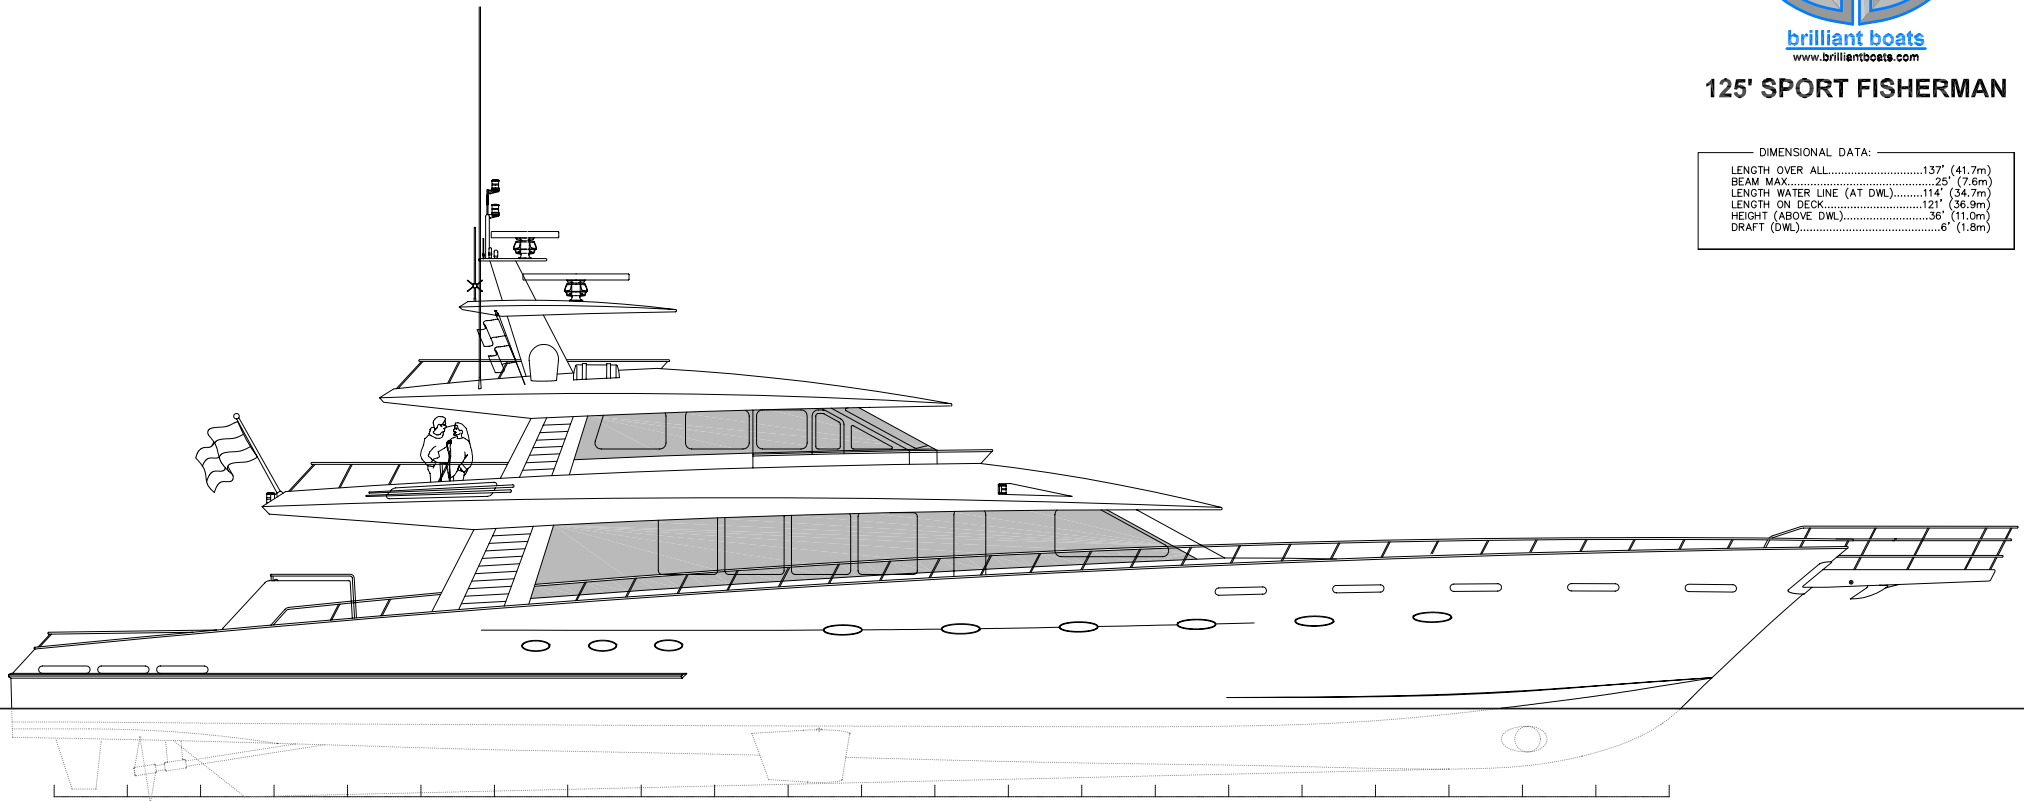

### 125' SPORT FISHERMAN

| DIMENSIONAL DATA:               |              |
|---------------------------------|--------------|
| LENGTH OVER ALL.....            | 137' (41.7m) |
| BEAM MAX.....                   | 25' (7.6m)   |
| LENGTH WATER LINE (AT DWL)..... | 114' (34.7m) |
| LENGTH ON DECK.....             | 121' (36.9m) |
| HEIGHT (ABOVE DWL).....         | 36' (11.0m)  |
| DRAFT (DWL).....                | 6' (1.8m)    |

OUTBOARD PROFILE

FLYING BRIDGE DECK

DIMENSIONAL DATA:

|                                 |              |
|---------------------------------|--------------|
| LENGTH OVER ALL.....            | 137' (41.7m) |
| BEAM MAX.....                   | 25' (7.6m)   |
| LENGTH WATER LINE (AT DWL)..... | 114' (34.7m) |
| LENGTH ON DECK.....             | 121' (36.9m) |
| HEIGHT (ABOVE DWL).....         | 36' (11.0m)  |
| DRAFT (DWL).....                | 6' (1.8m)    |

UPPER DECK

125' SPORT FISHERMAN

MAIN DECK

DIMENSIONAL DATA:

|                            |              |
|----------------------------|--------------|
| LENGTH OVER ALL            | 137' (41.7m) |
| BEAM MAX.                  | 25' (7.6m)   |
| LENGTH WATER LINE (AT DWL) | 114' (34.7m) |
| LENGTH ON DECK             | 121' (36.9m) |
| HEIGHT (ABOVE DWL)         | 36' (11.0m)  |
| DRAFT (DWL)                | 6' (1.8m)    |

LOWER DECK

brilliant boats  
www.brilliantboats.com

125' SPORT FISHERMAN